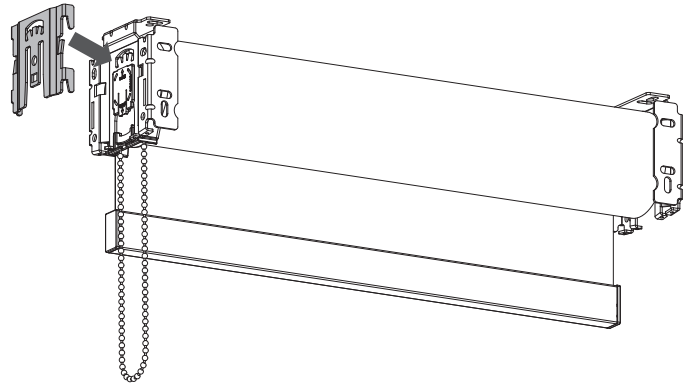

Installation RC-MA70

Read the instructions carefully before assembling and using the product.
Assembling process can be completed by non-professionals. For indoor use only.

WARNING

- Young children can strangle in the loop of pull cords, chains and tapes, and cords that operate window coverings.
- To avoid strangulation and entanglement, keep cords out of the reach of young children. Cords may become wrapped around a child's neck
- Move beds, cots and furniture away from window covering cords.
- Do not tie cords together.
Make sure cords do not twist together and form a loop.

QR

rtube.nl/red237

Installation

Intermediate installation

i Mechanism can be placed at both sides.