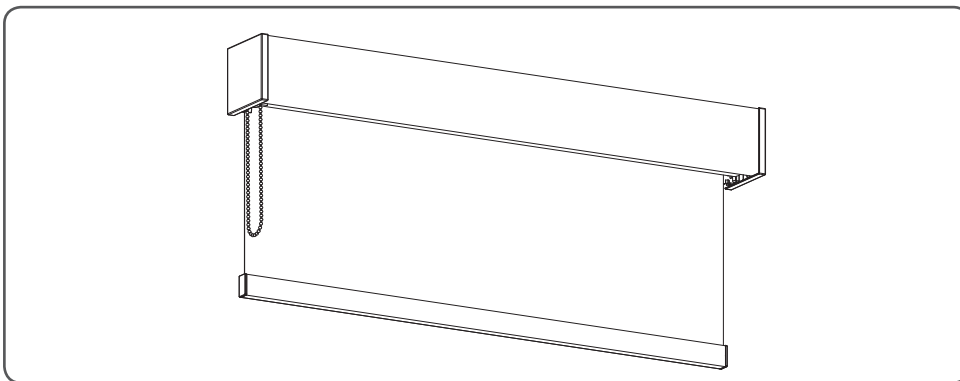

Installation RC-MA70

Read the instructions carefully before assembling and using the product.
Assembling process can be completed by non-professionals. For indoor use only.

WARNING

- Young children can strangle in the loop of pull cords, chains and tapes, and cords that operate window coverings.
- To avoid strangulation and entanglement, keep cords out of the reach of young children. Cords may become wrapped around a child's neck
- Move beds, cots and furniture away from window covering cords.
- Do not tie cords together.
Make sure cords do not twist together and form a loop.

QR

rtube.nl/red237

Installation

Intermediate installation

i Mechanism can be placed at both sides.