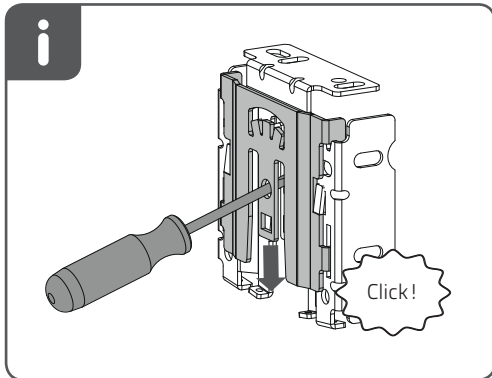

Installation RC-MA70

Read the instructions carefully before assembling and using the product.
Assembling process can be completed by non-professionals. For indoor use only.

WARNING

- Young children can strangle in the loop of pull cords, chains and tapes, and cords that operate window coverings.
- To avoid strangulation and entanglement, keep cords out of the reach of young children. Cords may become wrapped around a child's neck
- Move beds, cots and furniture away from window covering cords.
- Do not tie cords together.
Make sure cords do not twist together and form a loop.

QR

rtube.nl/red237

Installation

Intermediate installation

i Mechanism can be placed at both sides.