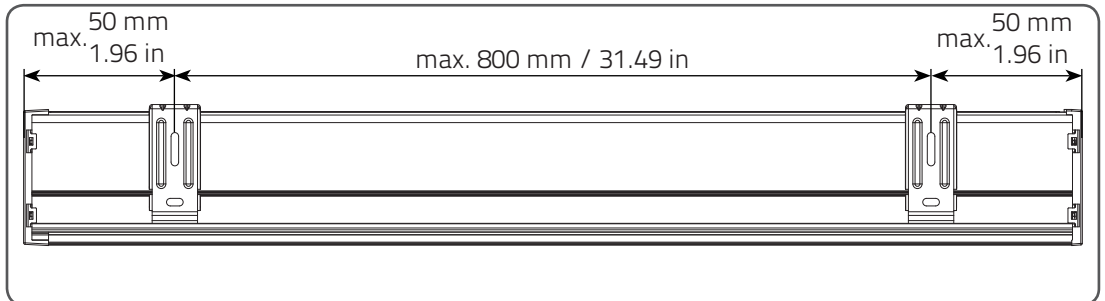

Installation RC-MA70

Read the instructions carefully before assembling and using the product.
Assembling process can be completed by non-professionals. For indoor use only.

WARNING

- Young children can strangle in the loop of pull cords, chains and tapes, and cords that operate window coverings.
- To avoid strangulation and entanglement, keep cords out of the reach of young children. Cords may become wrapped around a child's neck
- Move beds, cots and furniture away from window covering cords.
- Do not tie cords together.
Make sure cords do not twist together and form a loop.

QR

rtube.nl/red237

Installation

Intermediate installation

i Mechanism can be placed at both sides.