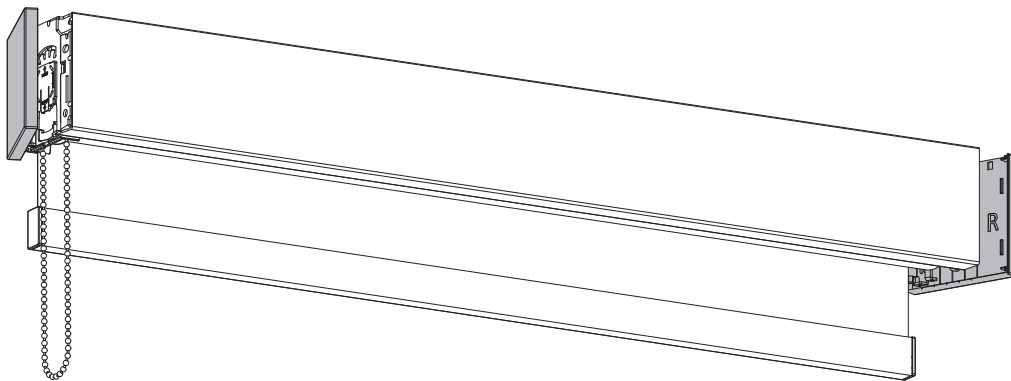

Installation RC-MA70

Read the instructions carefully before assembling and using the product.
Assembling process can be completed by non-professionals. For indoor use only.

WARNING

- Young children can strangle in the loop of pull cords, chains and tapes, and cords that operate window coverings.
- To avoid strangulation and entanglement, keep cords out of the reach of young children. Cords may become wrapped around a child's neck
- Move beds, cots and furniture away from window covering cords.
- Do not tie cords together.
Make sure cords do not twist together and form a loop.

QR

rtube.nl/red237

Installation

Intermediate installation

i Mechanism can be placed at both sides.