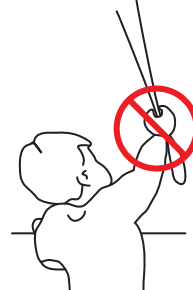

Installation RC-MA70

Read the instructions carefully before assembling and using the product.
Assembling process can be completed by non-professionals. For indoor use only.

WARNING

- Young children can strangle in the loop of pull cords, chains and tapes, and cords that operate window coverings.
- To avoid strangulation and entanglement, keep cords out of the reach of young children. Cords may become wrapped around a child's neck
- Move beds, cots and furniture away from window covering cords.
- Do not tie cords together.
Make sure cords do not twist together and form a loop.