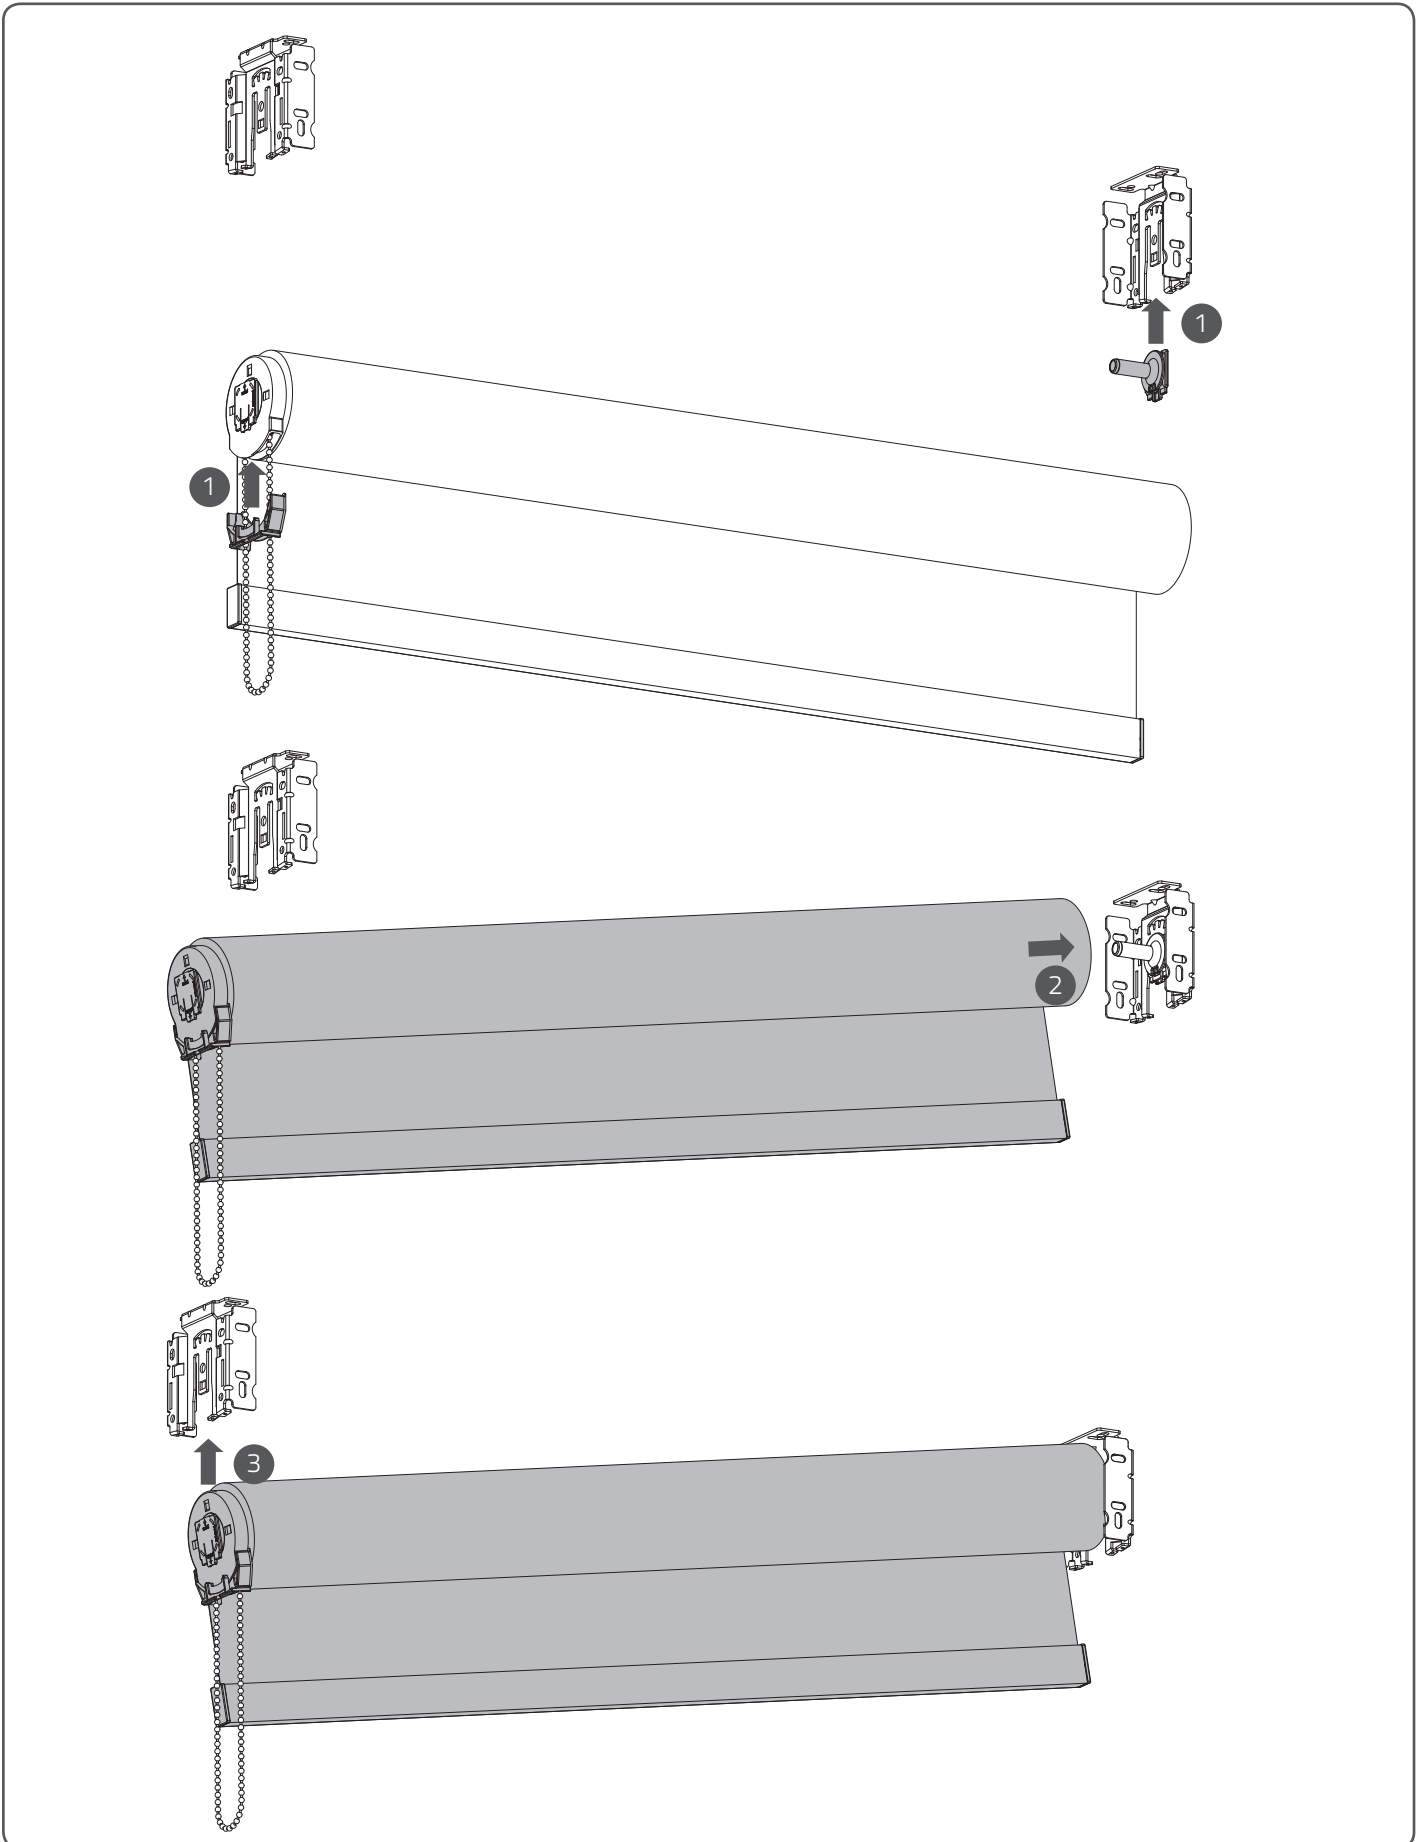

Installation RC-MA70

Read the instructions carefully before assembling and using the product.
Assembling process can be completed by non-professionals. For indoor use only.

WARNING

- Young children can strangle in the loop of pull cords, chains and tapes, and cords that operate window coverings.
- To avoid strangulation and entanglement, keep cords out of the reach of young children. Cords may become wrapped around a child's neck
- Move beds, cots and furniture away from window covering cords.
- Do not tie cords together.
Make sure cords do not twist together and form a loop.

QR

rtube.nl/red237

Installation

Intermediate installation

i Mechanism can be placed at both sides.