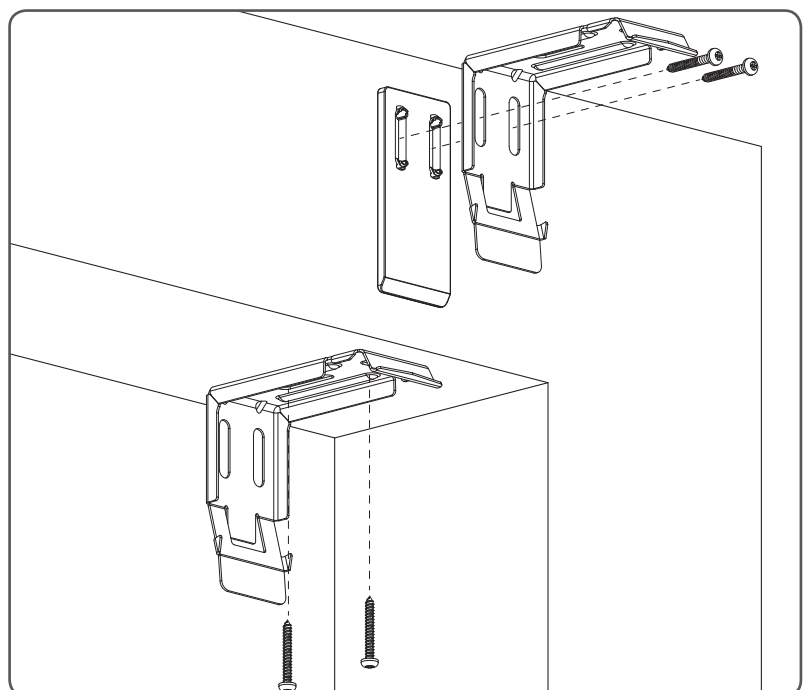

Installation RC-MA70

Read the instructions carefully before assembling and using the product.
Assembling process can be completed by non-professionals. For indoor use only.

WARNING

- Young children can strangle in the loop of pull cords, chains and tapes, and cords that operate window coverings.
- To avoid strangulation and entanglement, keep cords out of the reach of young children. Cords may become wrapped around a child's neck
- Move beds, cots and furniture away from window covering cords.
- Do not tie cords together.
Make sure cords do not twist together and form a loop.

QR

rtube.nl/red237

Installation

Intermediate installation

i Mechanism can be placed at both sides.