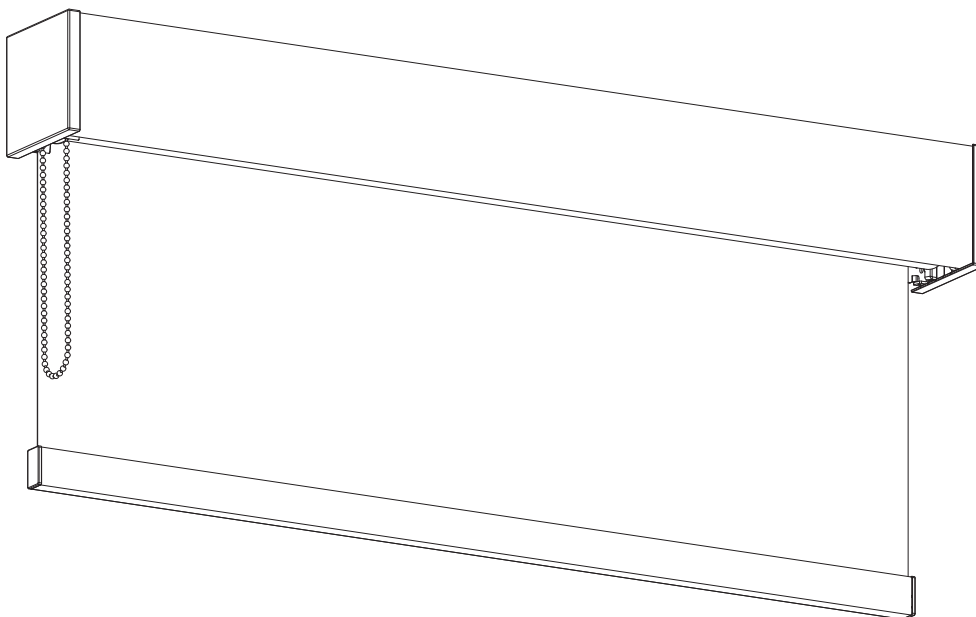

Installation RC-MA70

Read the instructions carefully before assembling and using the product.
Assembling process can be completed by non-professionals. For indoor use only.

WARNING

- Young children can strangle in the loop of pull cords, chains and tapes, and cords that operate window coverings.
- To avoid strangulation and entanglement, keep cords out of the reach of young children. Cords may become wrapped around a child's neck
- Move beds, cots and furniture away from window covering cords.
- Do not tie cords together.
Make sure cords do not twist together and form a loop.

QR

rtube.nl/red237

Installation

Intermediate installation

i Mechanism can be placed at both sides.