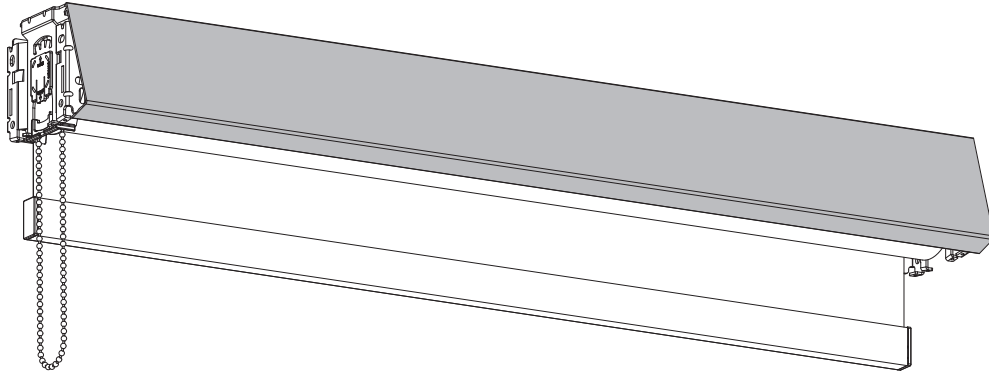

Installation RC-MA70

Read the instructions carefully before assembling and using the product.
Assembling process can be completed by non-professionals. For indoor use only.

WARNING

- Young children can strangle in the loop of pull cords, chains and tapes, and cords that operate window coverings.
- To avoid strangulation and entanglement, keep cords out of the reach of young children. Cords may become wrapped around a child's neck
- Move beds, cots and furniture away from window covering cords.
- Do not tie cords together.
Make sure cords do not twist together and form a loop.

QR

rtube.nl/red237

Installation

Intermediate installation

i Mechanism can be placed at both sides.