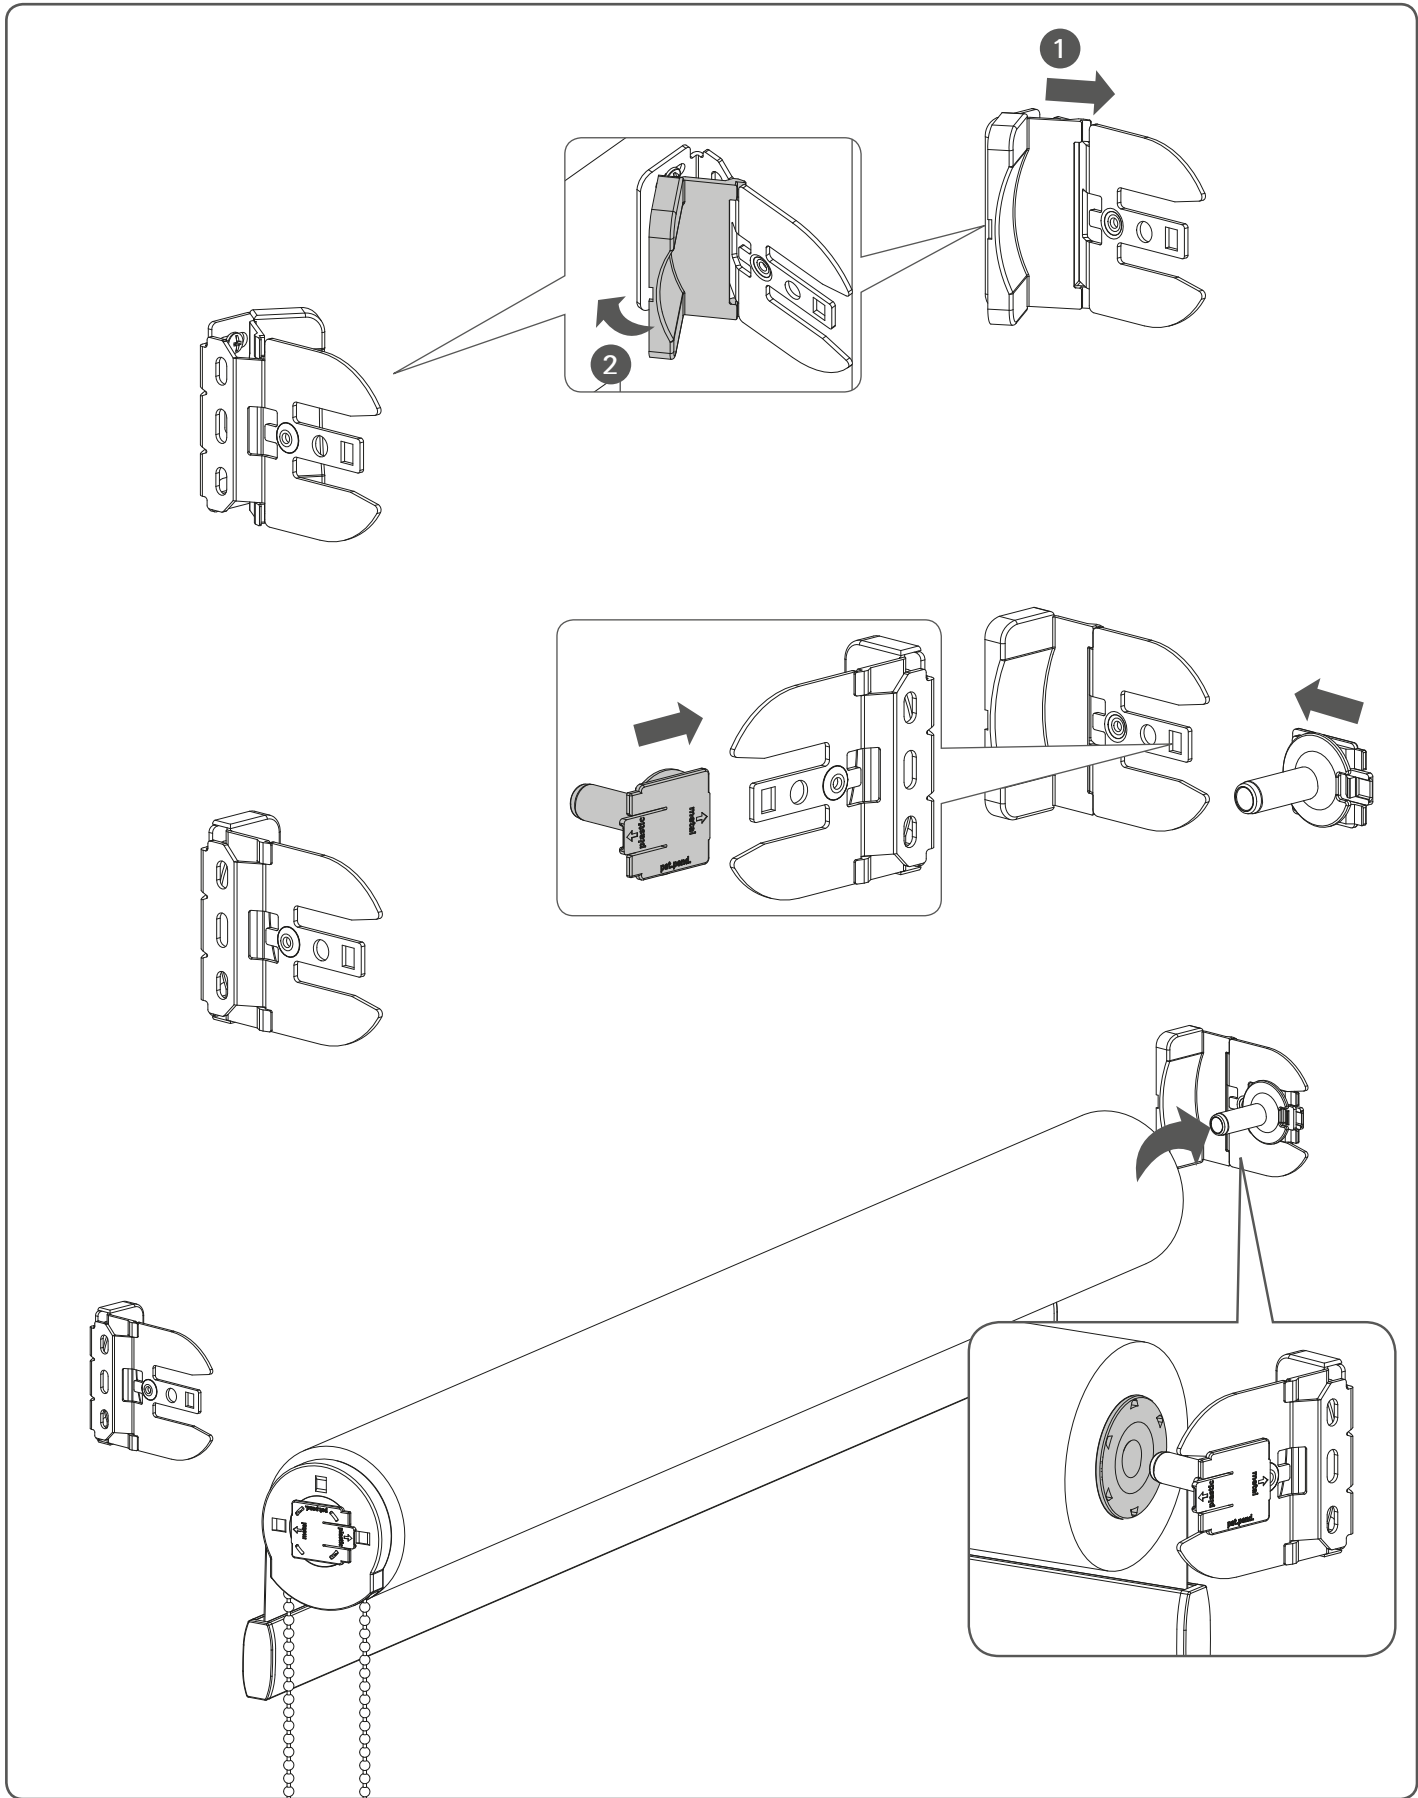

INSTALLATION INSTRUCTIONS

COULISSE 2.0 STANDARD BRACKETS

Installation

Read the instructions carefully before assembling and using the product.
Assembling process can be completed by non-professionals. For indoor use only.

WARNING

- Young children can strangle in the loop of pull cords, chains and tapes, and cords that operate window coverings.
- To avoid strangulation and entanglement, keep cords out of the reach of young children. Cords may become wrapped around a child's neck.
- Move beds, cots and furniture away from window covering cords.
- Do not tie cords together.
Make sure cords do not twist together and form a loop.

QR

rtube.nl/red233

⚠ WARNING

Install the child safety device as specified in the chilsafe manual.

Removal