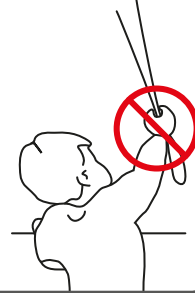

INSTALLATION INSTRUCTIONS

COULISSE 2.0 STANDARD BRACKETS

Installation

Read the instructions carefully before assembling and using the product.
Assembling process can be completed by non-professionals. For indoor use only.

WARNING

- Young children can strangle in the loop of pull cords, chains and tapes, and cords that operate window coverings.
- To avoid strangulation and entanglement, keep cords out of the reach of young children. Cords may become wrapped around a child's neck.
- Move beds, cots and furniture away from window covering cords.
- Do not tie cords together.
Make sure cords do not twist together and form a loop.