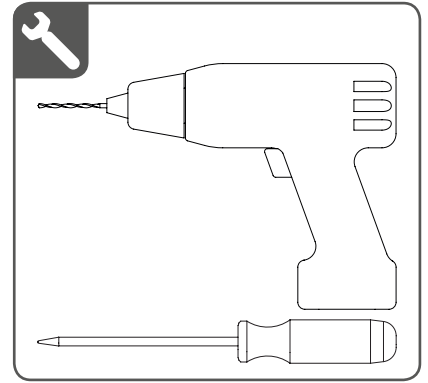

INSTALLATION INSTRUCTIONS

COULISSE 2.0 STANDARD BRACKETS

Installation

Read the instructions carefully before assembling and using the product.
Assembling process can be completed by non-professionals. For indoor use only.

WARNING

- Young children can strangle in the loop of pull cords, chains and tapes, and cords that operate window coverings.
- To avoid strangulation and entanglement, keep cords out of the reach of young children. Cords may become wrapped around a child's neck.
- Move beds, cots and furniture away from window covering cords.
- Do not tie cords together.
  Make sure cords do not twist together and form a loop.

QR

rtube.nl/red233