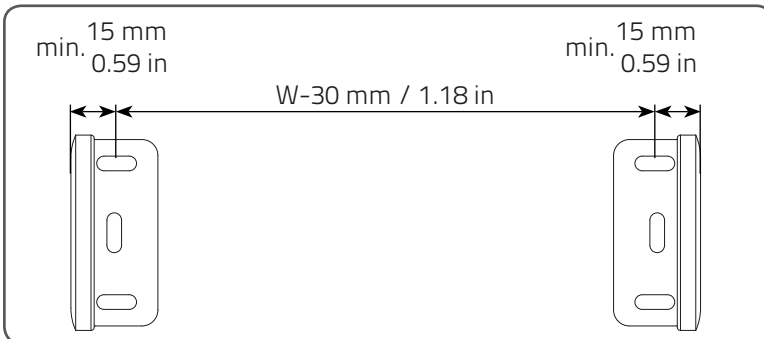

INSTALLATION INSTRUCTIONS

COULISSE 2.0 STANDARD BRACKETS

Installation

Read the instructions carefully before assembling and using the product.
Assembling process can be completed by non-professionals. For indoor use only.

WARNING

- Young children can strangle in the loop of pull cords, chains and tapes, and cords that operate window coverings.
- To avoid strangulation and entanglement, keep cords out of the reach of young children. Cords may become wrapped around a child's neck.
- Move beds, cots and furniture away from window covering cords.
- Do not tie cords together.
  Make sure cords do not twist together and form a loop.

QR

rtube.nl/red233