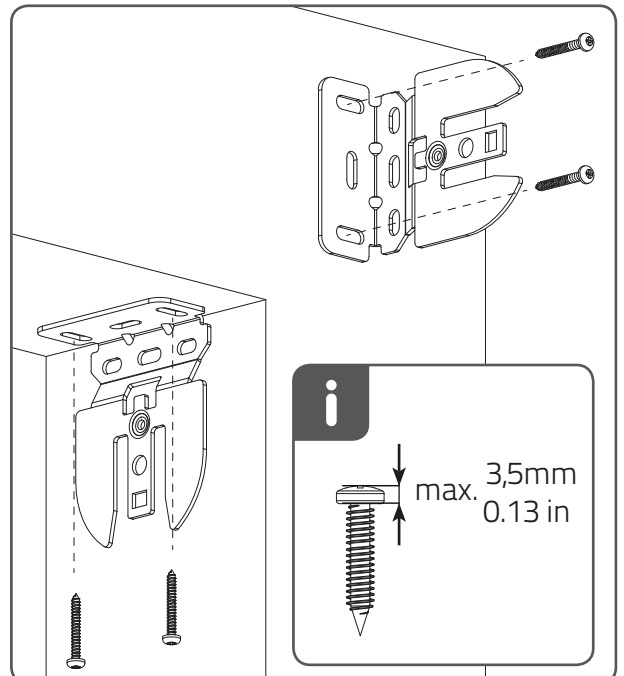

INSTALLATION INSTRUCTIONS

COULISSE 2.0 STANDARD BRACKETS

Installation

Read the instructions carefully before assembling and using the product.
Assembling process can be completed by non-professionals. For indoor use only.

WARNING

- Young children can strangle in the loop of pull cords, chains and tapes, and cords that operate window coverings.
- To avoid strangulation and entanglement, keep cords out of the reach of young children. Cords may become wrapped around a child's neck.
- Move beds, cots and furniture away from window covering cords.
- Do not tie cords together.
  Make sure cords do not twist together and form a loop.

QR

rtube.nl/red233