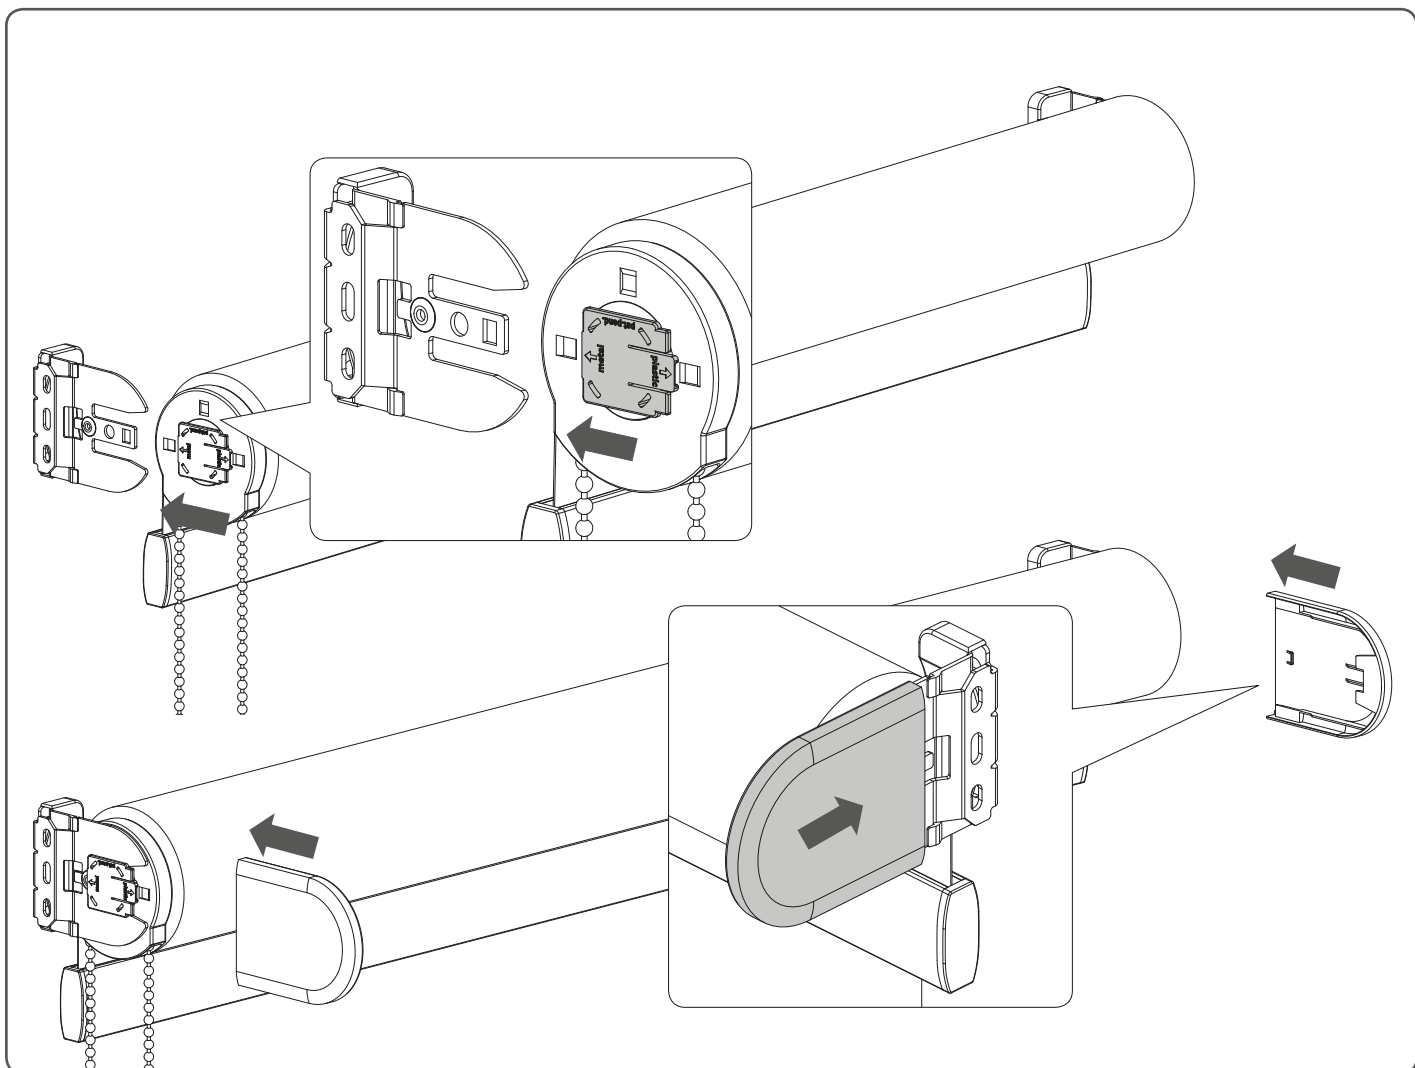

WARNING

- Young children can strangle in the loop of pull cords, chains and tapes, and cords that operate window coverings.
- To avoid strangulation and entanglement, keep cords out of the reach of young children. Cords may become wrapped around a child's neck.
- Move beds, cots and furniture away from window covering cords.
- Do not tie cords together.
Make sure cords do not twist together and form a loop.

QR

rtube.nl/red233

⚠ WARNING

Install the child safety device as specified in the chilsafe manual.

Removal