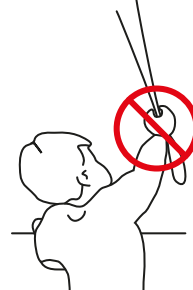

INSTALLATION INSTRUCTIONS

COULISSE 2.0 SEMI OPEN CASSETTE

Installation

Read the instructions carefully before assembling and using the product.
Assembling process can be completed by non-professionals. For indoor use only.

WARNING

- Young children can strangle in the loop of pull cords, chains and tapes, and cords that operate window coverings.
- To avoid strangulation and entanglement, keep cords out of the reach of young children. Cords may become wrapped around a child's neck
- Move beds, cots and furniture away from window covering cords.
- Do not tie cords together.
Make sure cords do not twist together and form a loop.