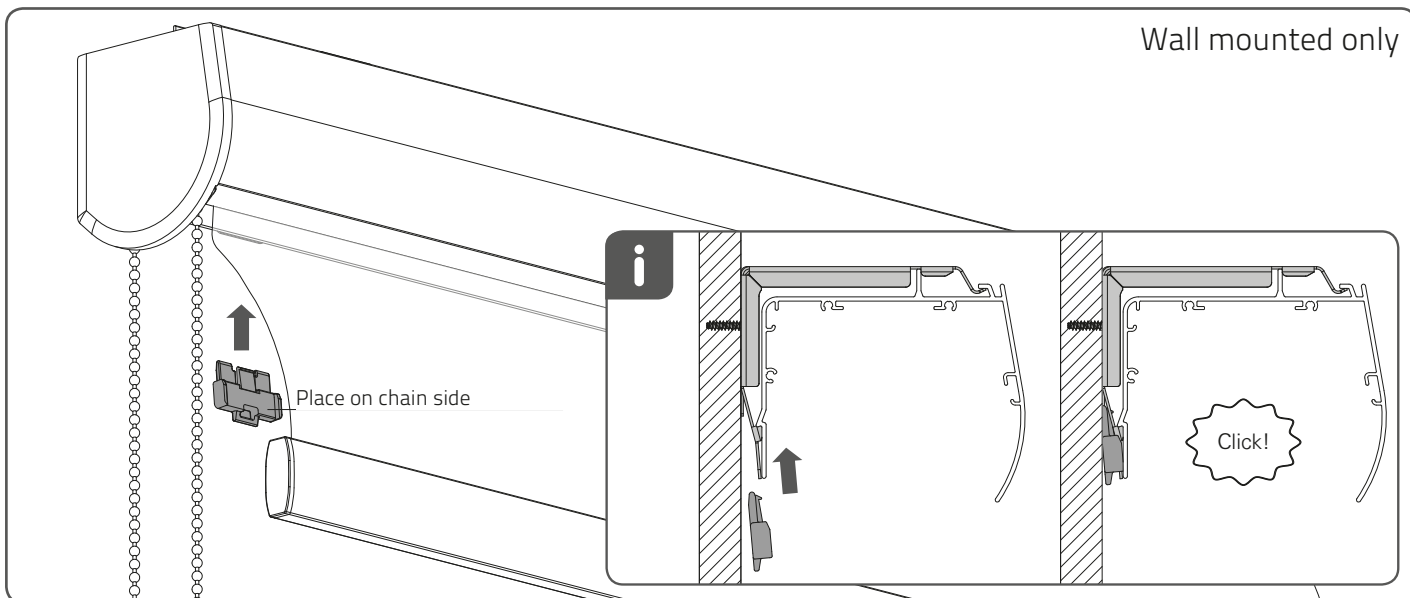

WARNING

- Young children can strangle in the loop of pull cords, chains and tapes, and cords that operate window coverings.
- To avoid strangulation and entanglement, keep cords out of the reach of young children. Cords may become wrapped around a child's neck
- Move beds, cots and furniture away from window covering cords.
- Do not tie cords together.
Make sure cords do not twist together and form a loop.

QR

rtube.nl/red235

⚠ WARNING

Install the child safety device as specified in the chilsafe manual.

Removal

Only for wall mounting