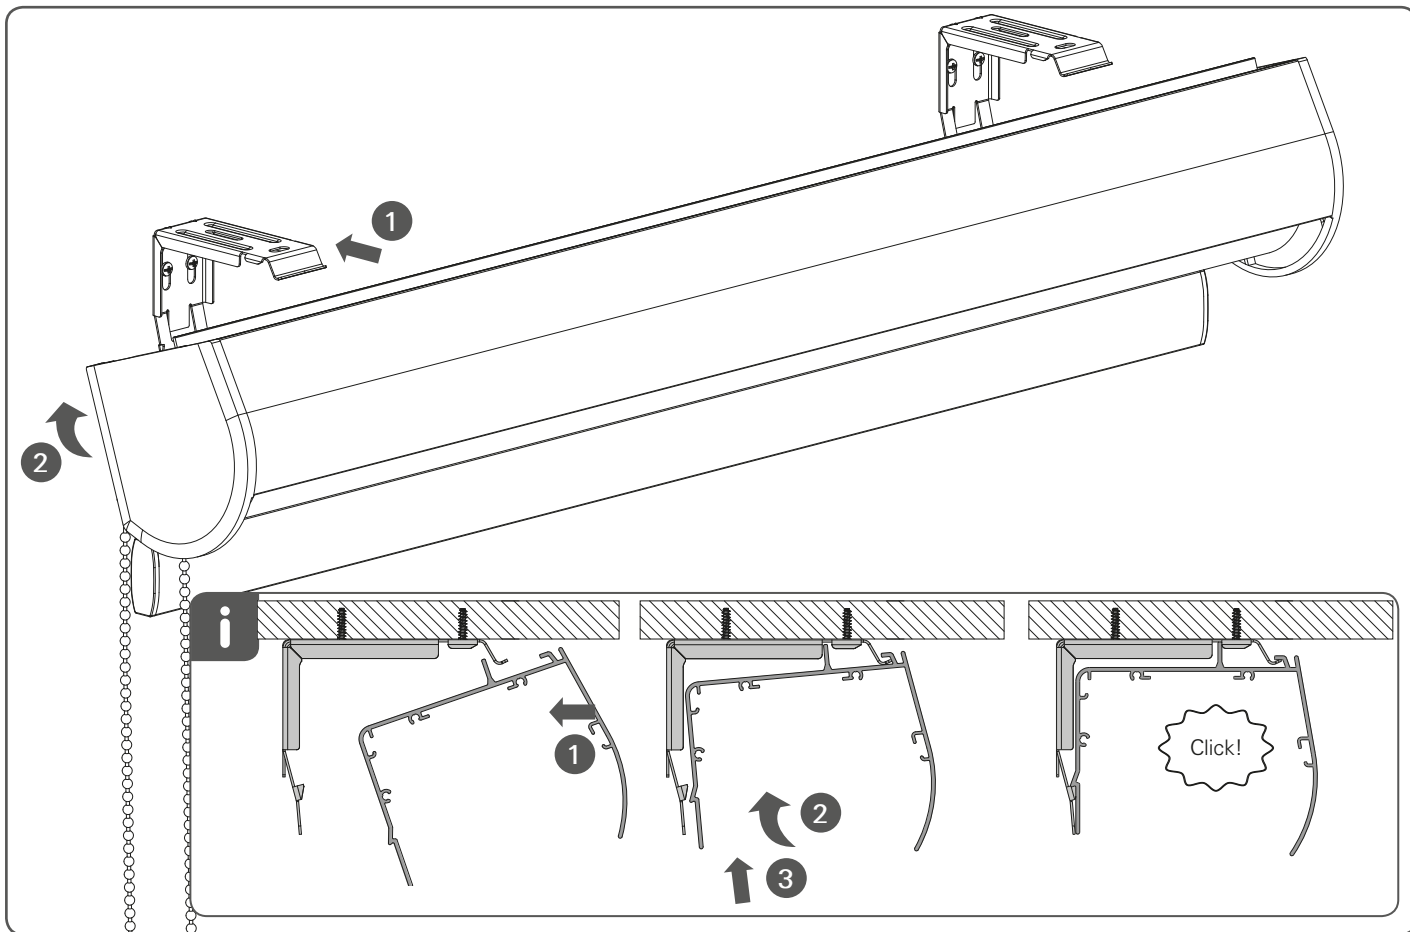

WARNING

- Young children can strangle in the loop of pull cords, chains and tapes, and cords that operate window coverings.
- To avoid strangulation and entanglement, keep cords out of the reach of young children. Cords may become wrapped around a child's neck
- Move beds, cots and furniture away from window covering cords.
- Do not tie cords together.
Make sure cords do not twist together and form a loop.

QR

rtube.nl/red235

⚠ WARNING

Install the child safety device as specified in the chilsafe manual.

Removal

Only for wall mounting