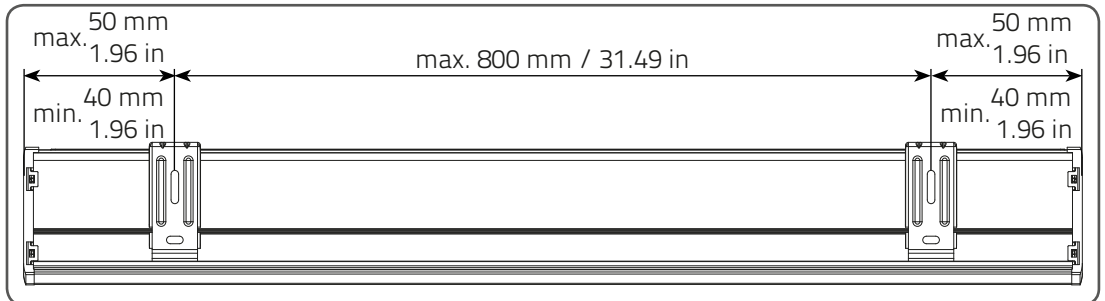

INSTALLATION INSTRUCTIONS

COULISSE 2.0 SEMI OPEN CASSETTE

Installation

Read the instructions carefully before assembling and using the product.
Assembling process can be completed by non-professionals. For indoor use only.

WARNING

- Young children can strangle in the loop of pull cords, chains and tapes, and cords that operate window coverings.
- To avoid strangulation and entanglement, keep cords out of the reach of young children. Cords may become wrapped around a child's neck
- Move beds, cots and furniture away from window covering cords.
- Do not tie cords together.
  Make sure cords do not twist together and form a loop.

QR

rtube.nl/red235