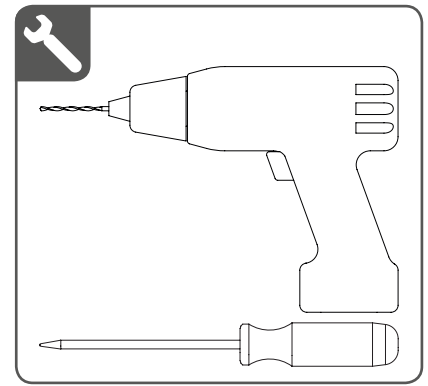

WARNING

- Young children can strangle in the loop of pull cords, chains and tapes, and cords that operate window coverings.
- To avoid strangulation and entanglement, keep cords out of the reach of young children. Cords may become wrapped around a child's neck
- Move beds, cots and furniture away from window covering cords.
- Do not tie cords together.
Make sure cords do not twist together and form a loop.

QR

rtube.nl/red235

⚠ WARNING

Install the child safety device as specified in the chilsafe manual.

Removal

Only for wall mounting